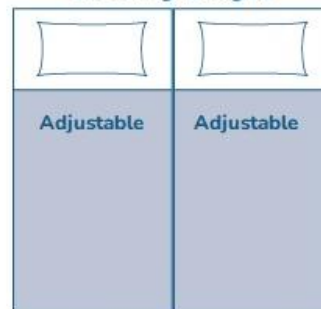

Premium *Lift*

Bed Accessories

User-Friendly

PremiumLift

Deluxe Companion Bed

Long Single Companion Bed - PLDFBLSC

- Deluxe Companion Bed is motionless and allows a carer, partner or family member to sleep and rest beside Deluxe Floor Bed
- Dimensions: 90mm x 2030mm
- Base height 18mm

King Single Companion Bed - PLDFBKSC

- Deluxe Companion Bed is motionless and allows a carer, partner or family member to sleep and rest beside Deluxe Floor Bed
- Dimensions: 107mm x 2030mm
- Base height 18mm

King Single

← 107cm →

2x King Single

← 107cm → ← 107cm →

203cm

1x King Single + 1x Single

← 107cm → ← 90cm →

2x King Single

← 107cm → ← 107cm →

203cm

PremiumLift

Deluxe Floor Bed Accessories

Grab Rail Set - PLDGR

- Assists the user entering and exiting the bed
- 324mm x 550mm, supplied in pair
- Quick Push/ Pull Inserts, assembled in seconds
- Strong black powder coated steel frame