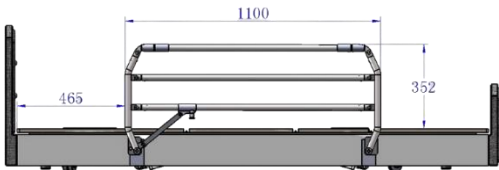

← 107cm → ← 107cm →

203cm

PremiumLift

Deluxe Floor Bed Accessories

Grab Rail Set - PLDGR

- Assists the user entering and exiting the bed
- 324mm x 550mm, supplied in pair
- Quick Push/ Pull Inserts, assembled in seconds
- Strong black powder coated steel frame

Foldable Side Rails 3/4 – PLDFBFSR

- Ensures user remains safely in the bed and prevents falls risk
- Screw securely onto the bed frame
- Strong black powder coated steel frame
- 352mm x 1100mm, supplied in pair