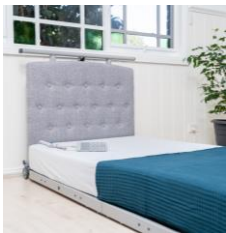

Length Extension - PLDFBLE

- 20cm Length Extension
- Screw securely onto the bed frame
- Strong powder coated steel
- Compatible with Ultra Low Bed

Beige Fabric Boards - PLULBBFB

Grey Fabric Boards - PLULBGFB

- Contemporary Arched Beige Head & Foot Board
- Stain resistant, allergy-proof and easy to maintain fabric
- Screw securely onto the bed frame
- 900mm x 600mm, supplied in pair
- Compatible with Ultra Low Bed Single and King Single Size