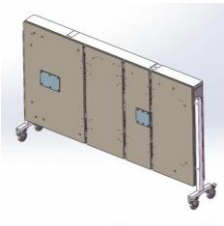

Transport Kit - PLDFBTK

- Allow the bed to be transported on its side
- Quick Installation
- Strong powder coated steel with large locking castors

Remote Control Pocket Holder - PLDFBH

- Quick Velcro Strap Design