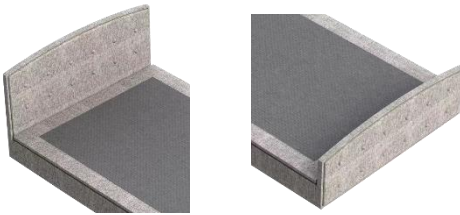

← 107cm → ← 107cm →

203cm

PremiumLift

Deluxe Floor Bed Accessories

Grab Rail Set - PLDGR

- Assists the user entering and exiting the bed
- 324mm x 550mm, supplied in pair
- Quick Push/ Pull Inserts, assembled in seconds
- Strong black powder coated steel frame

Foldable Side Rails 3/4 – PLDFBFSR

- Ensures user remains safely in the bed and prevents falls risk
- Screw securely onto the bed frame
- Strong black powder coated steel frame
- 352mm x 1100mm, supplied in pair

Head Board - PLDFBHB

- Contemporary Arched Classic French Grey Headboard
- Stain resistant, allergy-proof and easy to maintain fabric
- Screw securely onto the bed frame
- 600mm x 1080mm

Foot Board - PLDFBFB

- Contemporary Arched Classic French Grey Footboard
- Stain resistant, allergy-proof and easy to maintain fabric
- Screw securely onto the bed frame
- 400mm x 1080mm

Transport Kit - PLDFBTK

- Allow the bed to be transported on its side
- Quick Installation
- Strong powder coated steel with large locking castors