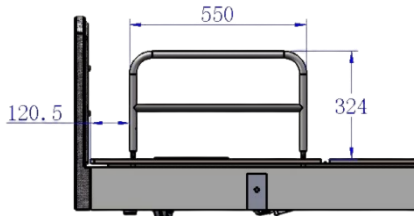

King Single

← 107cm →

2x King Single

← 107cm → ← 107cm →

203cm

1x King Single + 1x Single

← 107cm → ← 90cm →

2x King Single

← 107cm → ← 107cm →

203cm

PremiumLift

Deluxe Floor Bed Accessories

Grab Rail Set - PLDGR

- Assists the user entering and exiting the bed
- 324mm x 550mm, supplied in pair
- Quick Push/ Pull Inserts, assembled in seconds
- Strong black powder coated steel frame

Foldable Side Rails 3/4 – PLDFBFSR

- Ensures user remains safely in the bed and prevents falls risk
- Screw securely onto the bed frame
- Strong black powder coated steel frame
- 352mm x 1100mm, supplied in pair