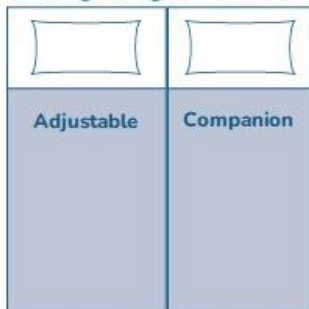

King Single Companion Bed - PLDFBKSC

- Deluxe Companion Bed is motionless and allows a carer, partner or family member to sleep and rest beside Deluxe Floor Bed
- Dimensions: 107mm x 2030mm
- Base height 18mm

King Single

← 107cm →

2x King Single

← 107cm → ← 107cm →

203cm

1x King Single + 1x Single

← 107cm → ← 90cm →

2x King Single

← 107cm → ← 107cm →

203cm

PremiumLift

Deluxe Floor Bed Accessories

Grab Rail Set - PLDGR

- Assists the user entering and exiting the bed
- 324mm x 550mm, supplied in pair
- Quick Push/ Pull Inserts, assembled in seconds
- Strong black powder coated steel frame