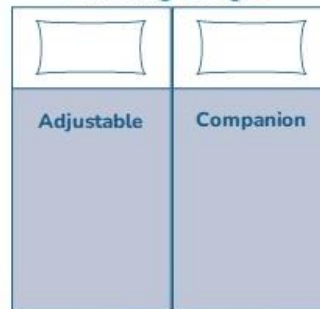

King Single Companion Bed - PLDFBKSC

- Deluxe Companion Bed is motionless and allows a carer, partner or family member to sleep and rest beside Deluxe Floor Bed
- Dimensions: 107mm x 2030mm
- Base height 18mm

King Single

← 107cm →

2x King Single

← 107cm → ← 107cm →

203cm

1x King Single + 1x Single

← 107cm → ← 90cm →

2x King Single

← 107cm → ← 107cm →

203cm

PremiumLift

Deluxe Floor Bed Accessories

Grab Rail Set - PLDGR

- Assists the user entering and exiting the bed
- 324mm x 550mm, supplied in pair
- Quick Push/ Pull Inserts, assembled in seconds
- Strong black powder coated steel frame