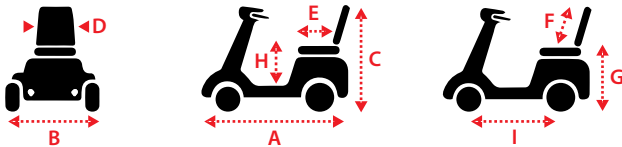

745 Max

Features

- Stylish eye catching design with attractive modern colour range
- This new design offers generous foot space & leg room, also with large battery capacity
- Loop handlebars offer comfortable finger or thumb throttle operation
- Adjustable high back contoured seat with simple operation of slide and swivel mechanisms to allow maximum user comfort
- Infinite adjustment of steering tiller allowing everyone to easily find a comfortable position
- High mount charger socket means easy access when charging
- 12" wheels which provide extra ground clearance
- Adjustable suspension to give maximum comfort
- 4 pole motor delivering more power
- Adjustable power saving LED headlight, indicators front and rear, rear tail lights and brake lights
- Built in speed reduction switch which is activated when turning offering exceptional safety.

Dimensions cm/in

Overall Dimension A x B x C	140 x 64 x 128.5cm/55 x 25 x 50.5"
Seat Dimension : D x E x F	46 x 46 x 51cm/18 x 18 x 20"
Seat Height from Ground : G	65-70cm/25.5-27.5"
Seat Height from Deck : H	44-49cm/17-19"
Wheel Base : I	107cm/42"

Weight kg/lb

base	battery/ea	seat	total with battery	capacity
56/124	22.5/49.6	15/33	116/256	159/350