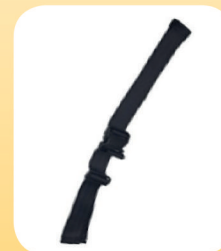

Karma Ergo Lite Deluxe

Code: KM-2512F14

Features

- Frame:** Ultra light weight aluminium folding
- Footrest:** Swing away removable
Height Adjustable
- Armrest:** Ergonomic Pads
- Wheels:** Fixed
14" x 1.75" spoke
Solid Tyres
- Castors:** Solid 6"
- Brakes:** Attendant system
- Seat:** Fire retardant upholstery
- Back:** Fire retardant upholstery folding
- Warranty:** 2 Years - Frame

S-shaped ergonomic seating system

The Ergo Lite Deluxe is the lightest transit wheelchair in our product range. The wheelchair has Karma's patented S-Ergo seating system which promotes pressure relief and helps prevent the user from sliding forward.

The Ergo Lite Deluxe has a double cross brace for strength, durability and quality you would expect from Karma Wheelchairs.

Options

Anti Tip Bars

Travel Bag

Rear Carry Bag

Seat Belt

Handle Extension

Specifications