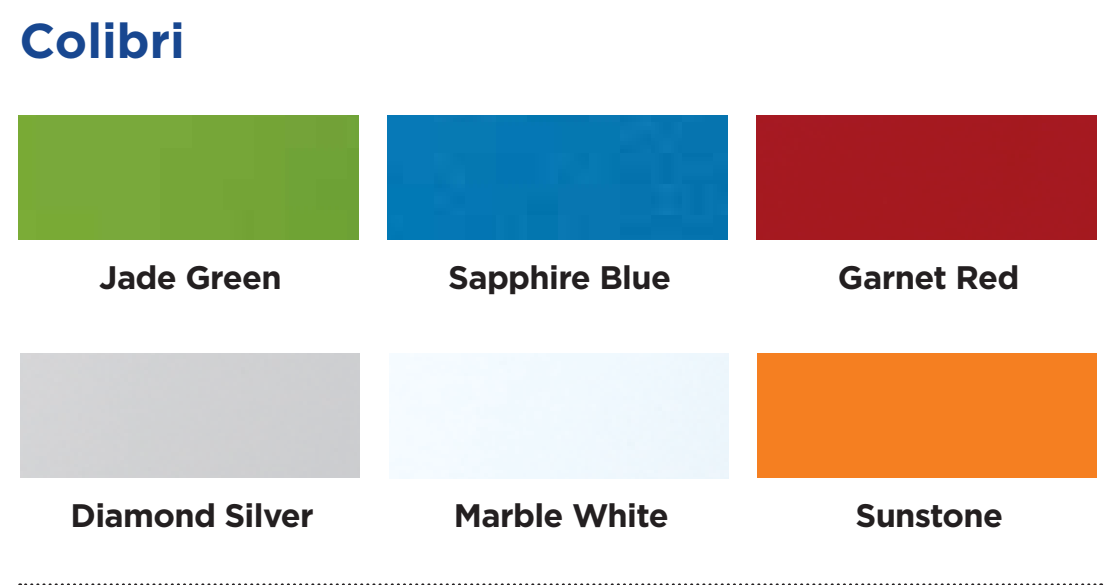

We do Mobility Scooters

Colour Options:

	COLIBRI	LEO	PEGASUS METRO	PEGASUS PRO	COMET PRO (NZ ONLY)	COMET ALPINE+	COMET ULTRA
Backrest Width:	465mm	470mm	510mm	510mm	510mm	510mm	660mm
Seat Depth:	400mm	410mm	470mm	470mm	470mm	460mm	535mm
Floor to Seat Height:	370 - 420mm	460 - 560mm	440 - 510mm	440 - 510mm	440 - 510mm	440 - 510mm	440 - 510mm
Backrest Height:	385mm	475mm	490mm	490mm	490mm	630mm	515mm
Unit Driving Width:	505mm	590mm	660mm	650mm	665 - 685mm	665 - 685mm	665 - 685mm
Total Length:	1010mm	1220mm	1270mm	1320mm	1450mm	1450mm	1450mm
Empty Weight:	49kg (18 Ah)	59kg (exc. batteries) 83kg (inc. batteries)	110kg	136kg	136kg	143kg	148kg
Max. User Weight:	136kg	136kg	136kg	160kg	160kg	160kg	220kg
Battery Capacity:	2 x 12 V/18Ah	2 x 12V/36Ah	2 x 12 V/50Ah	2 x 12 V/75Ah	2 x 12 V/75Ah	2 x 12 V/75Ah	2 x 12 V/75Ah
Turning Diameter:	2200mm	2620mm	2600mm	2750mm	2750mm	2750mm	2750mm
Max. Climable Obstacle Height:	45mm	60mm	80mm	100mm	100mm	100mm	100mm
Ground Clearance:	50mm	70mm	78mm	100mm	100mm	100mm	100mm
Max Safe Slope:	6°	10°	6°	10°	10°	10°	10°
Max. Driving Distance*:	Up to 16km	38km	54km	52km	55km	58km	49km
Max. Driving Speed:	8 km/h	8 km/h	10 km/h	10 km/h	15 km/h	10 km/h	10 km/h
Motor Capacity:	200 W	240 W	240W / 600W	550 W / 1300 W	550 W / 1600 W	650 W / 1800 W	650 W / 1800 W