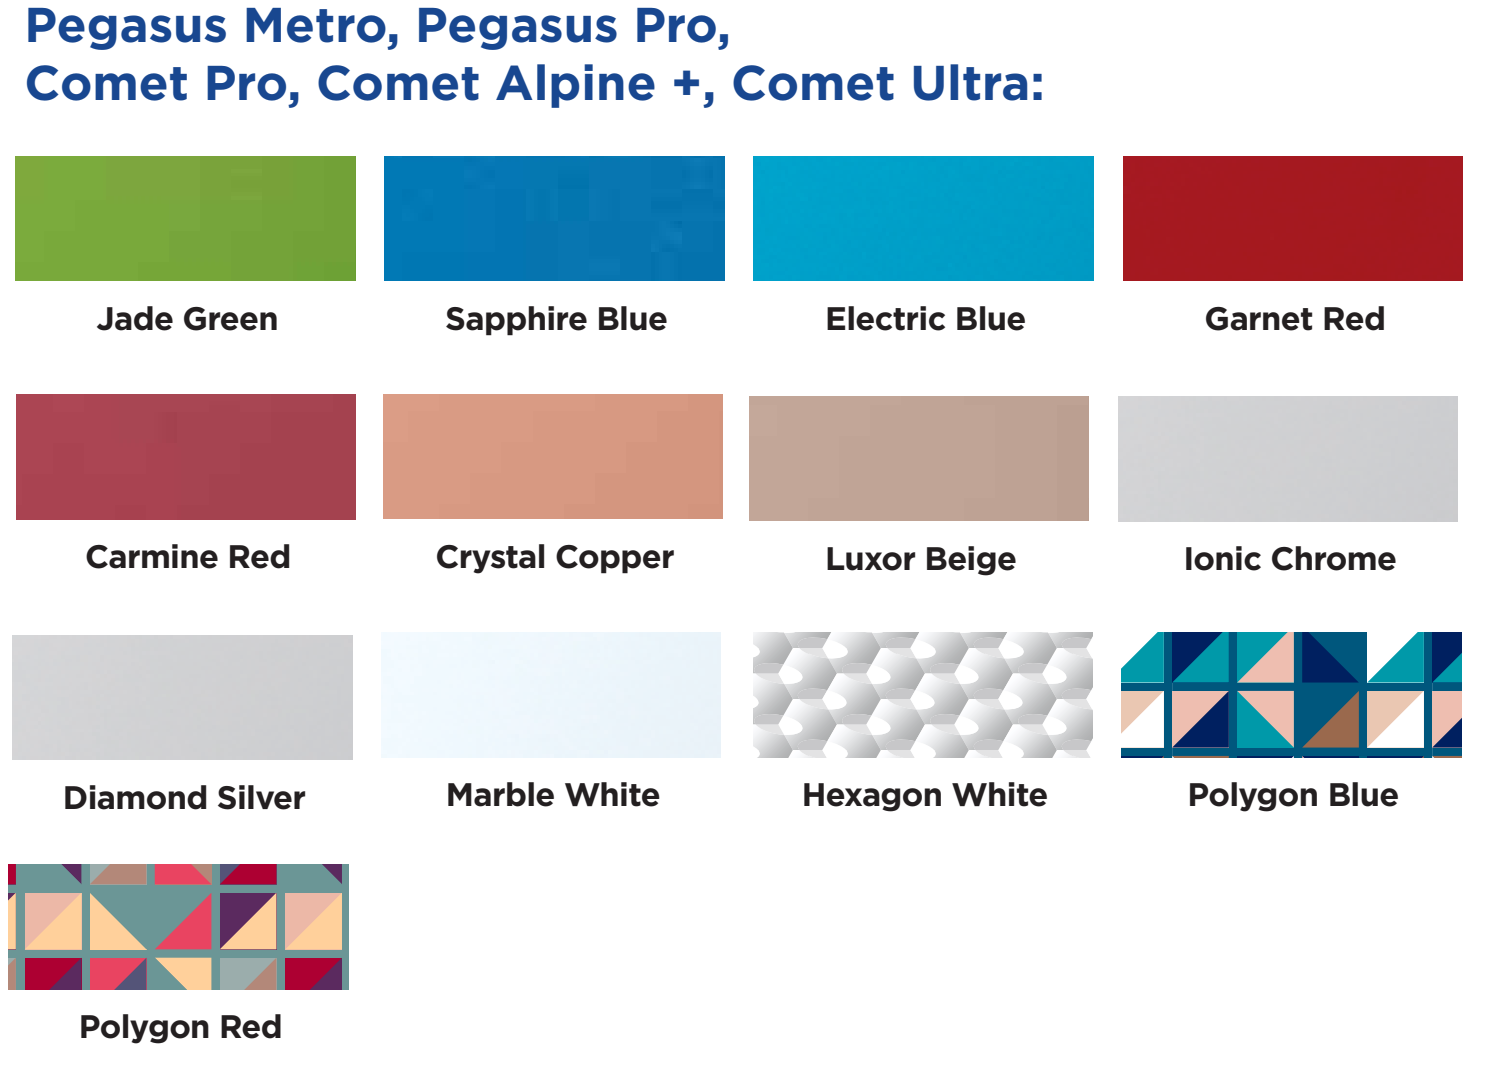

We do Mobility Scooters

Colour Options:

	COLIBRI	LEO	PEGASUS METRO	PEGASUS PRO	COMET PRO (NZ ONLY)	COMET ALPINE+	COMET ULTRA
Backrest Width:	465mm	470mm	510mm	510mm	510mm	510mm	660mm
Seat Depth:	400mm	410mm	470mm	470mm	470mm	460mm	535mm
Floor to Seat Height:	370 - 420mm	460 - 560mm	440 - 510mm	440 - 510mm	440 - 510mm	440 - 510mm	440 - 510mm
Backrest Height:	385mm	475mm	490mm	490mm	490mm	630mm	515mm
Unit Driving Width:	505mm	590mm	660mm	650mm	665 - 685mm	665 - 685mm	665 - 685mm
Total Length:	1010mm	1220mm	1270mm	1320mm	1450mm	1450mm	1450mm
Empty Weight:	49kg (18 Ah)	59kg (exc. batteries) 83kg (inc. batteries)	110kg	136kg	136kg	143kg	148kg
Max. User Weight:	136kg	136kg	136kg	160kg	160kg	160kg	220kg
Battery Capacity:	2 x 12 V/18Ah	2 x 12V/36Ah	2 x 12 V/50Ah	2 x 12 V/75Ah	2 x 12 V/75Ah	2 x 12 V/75Ah	2 x 12 V/75Ah
Turning Diameter:	2200mm	2620mm	2600mm	2750mm	2750mm	2750mm	2750mm
Max. Climable Obstacle Height:	45mm	60mm	80mm	100mm	100mm	100mm	100mm
Ground Clearance:	50mm	70mm	78mm	100mm	100mm	100mm	100mm
Max Safe Slope:	6°	10°	6°	10°	10°	10°	10°
Max. Driving Distance*:	Up to 16km	38km	54km	52km	55km	58km	49km
Max. Driving Speed:	8 km/h	8 km/h	10 km/h	10 km/h	15 km/h	10 km/h	10 km/h
Motor Capacity:	200 W	240 W	240W / 600W	550 W / 1300 W	550 W / 1600 W	650 W / 1800 W	650 W / 1800 W